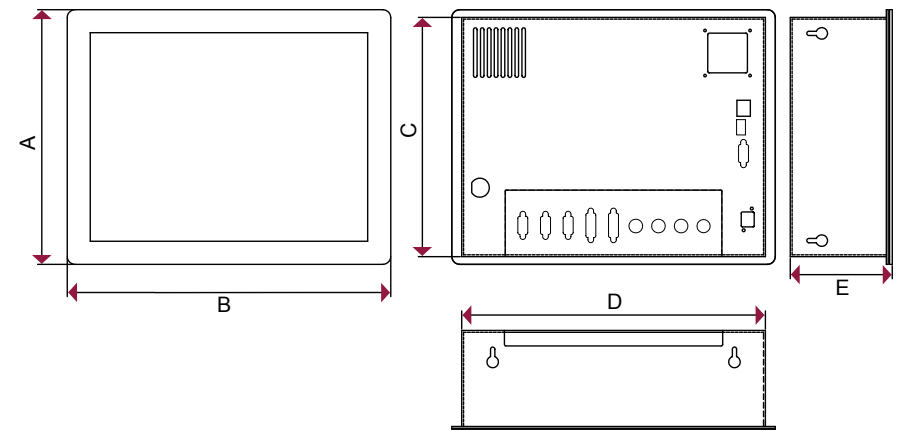

ORDERING INFORMATION

E62286 - 15" Glass Bridge Marine Monitor

E62287 - 17" Glass Bridge Marine Monitor

Expected availability: January 2010

DIMENSIONS

	A	B	C	D	E
15" Glass Bridge Marine Monitor	11.06 in (281mm)	14.05 in (357mm)	10.39 in (264mm)	13.19 in (335mm)	4.43 in (113mm)
17" Glass Bridge Marine Monitor	12.71 in (323mm)	15.38 in (391mm)	12.19 in (310mm)	14.75 in (375mm)	3.97 in (101mm)