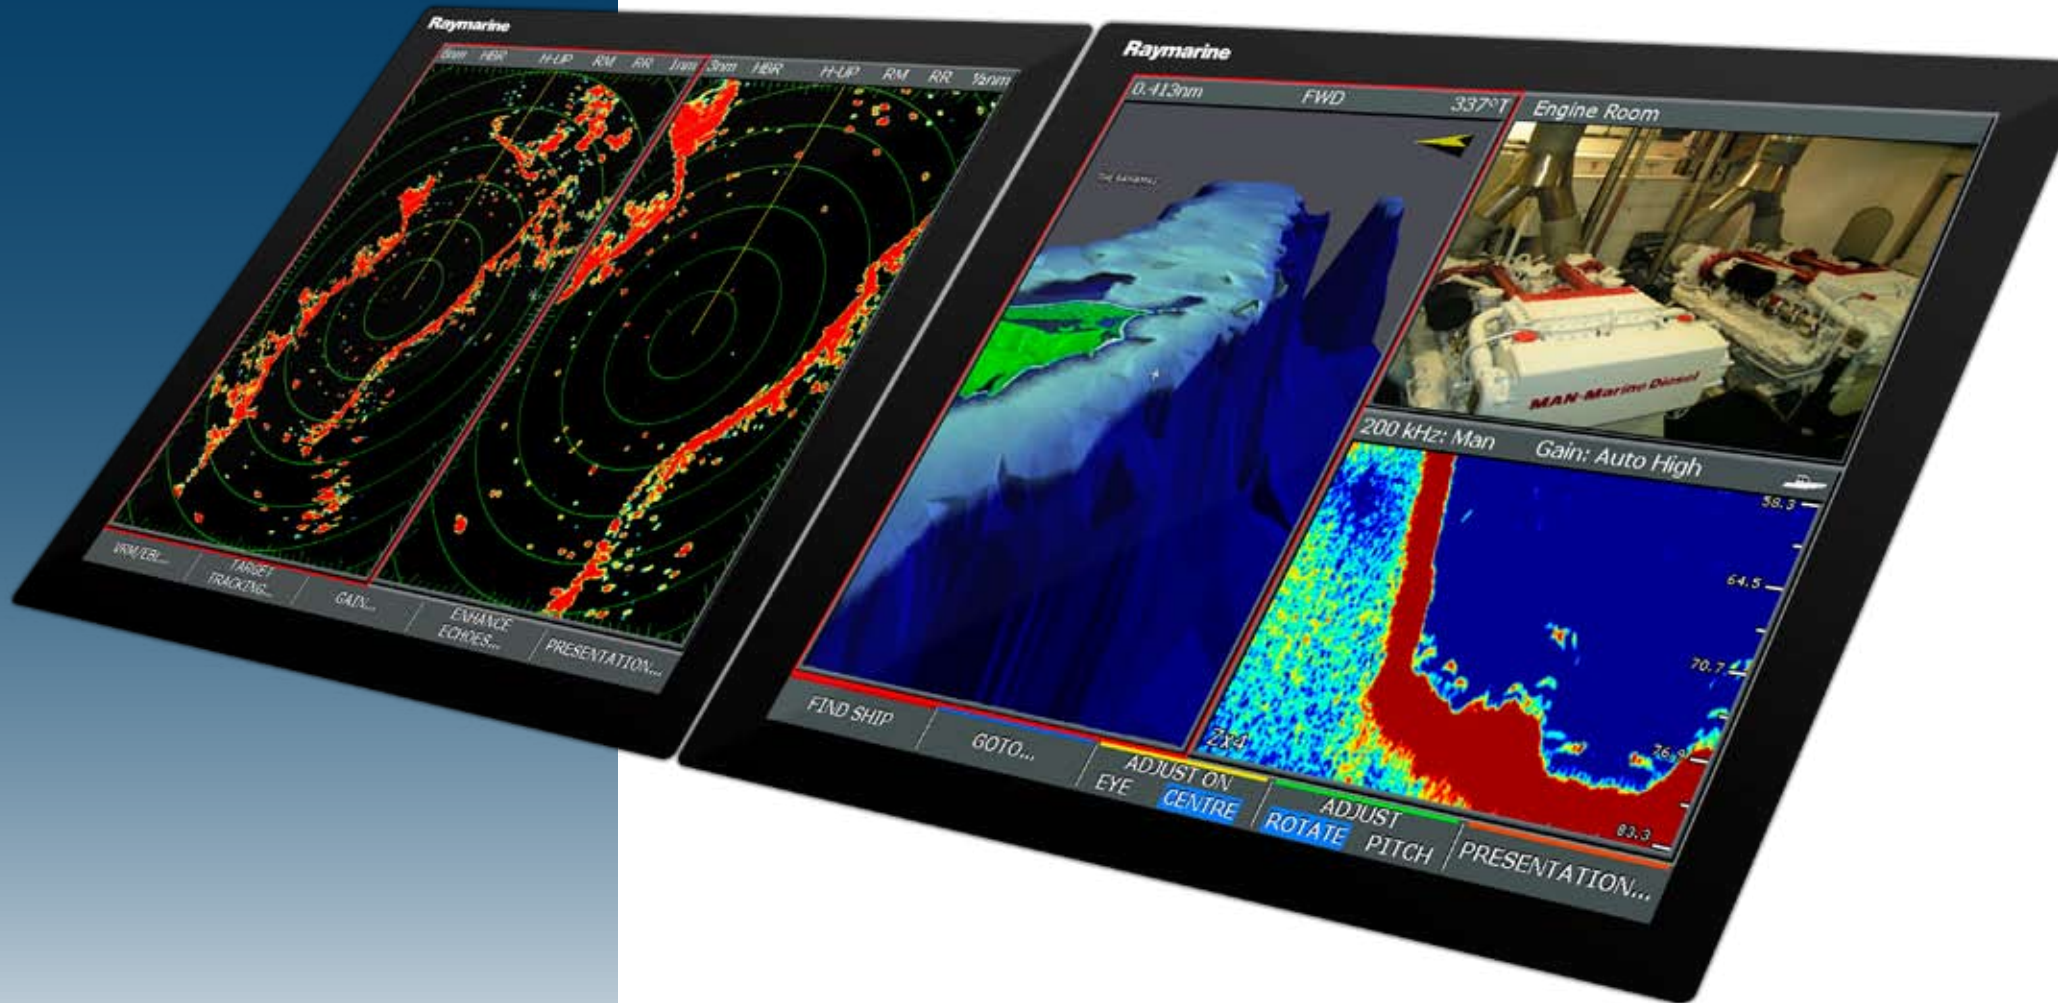

G | S E R I E S

GLASS BRIDGE DISPLAYS

Raymarine®

GLASS BRIDGE DISPLAYS

FEATURES

- High resolution LCD displays with Ultra Bright sunlight visibility
 - 15" Display native resolution XGA, 1024 x 768
 - 17" Display native resolution SXGA, 1280 x 1024
- LED backlighting for optimal viewing, excellent thermal management and low power consumption
- Night mode dims to red for superb low-light viewing
- 9 video inputs (3 VGA, 2 DVI, 3 Composite, 1 S-Video)
- 3-stage Picture-In-Picture mode for simultaneous viewing of multiple video sources
- Remote controllable from the G-Series Command Center Keyboard

Raymarine Glass Bridge Marine Monitors offer a premium display solution for luxury cruising and sport fishing vessels. Their sleek, stylish design blends seamlessly with the premium look of today's luxury vessels. The black glass fascia can be flush mounted into the vessels helm or dashboard with no protruding bezel, buttons or knobs.

Designed for Raymarine's G-Series Navigation system, the monitors are equally suitable as displays for PC navigation systems, computers, entertainment components, vessel security and monitoring systems, night vision cameras and more.

The displays feature Raymarine's Ultra Bright sunlight viewable display technology. The monitor's glass fascia is bonded to its LCD panel to eliminate condensation, minimize glare, and provide a superior viewing experience.