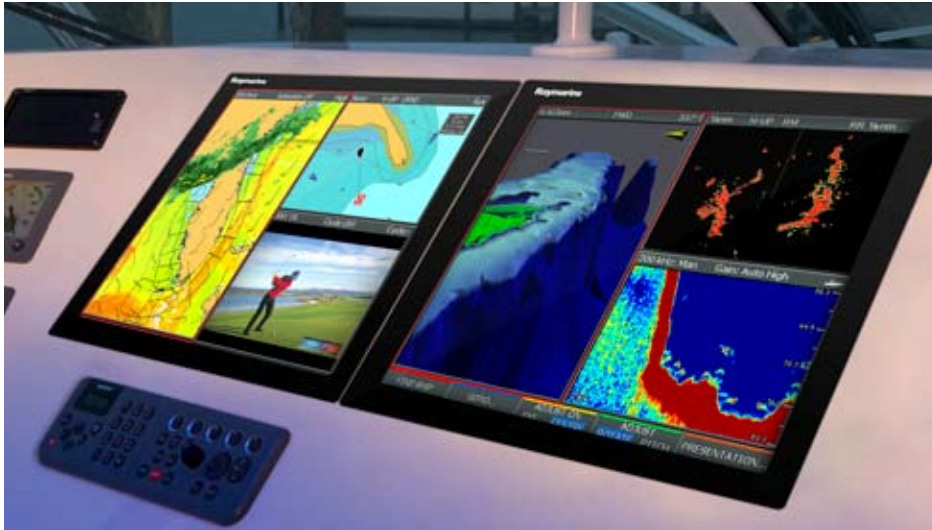

G | S E R I E S

GLASS BRIDGE DISPLAYS

Raymarine®

GLASS BRIDGE DISPLAYS

FEATURES

- High resolution LCD displays with Ultra Bright sunlight visibility
 - 15" Display native resolution XGA, 1024 x 768
 - 17" Display native resolution SXGA, 1280 x 1024
- LED backlighting for optimal viewing, excellent thermal management and low power consumption
- Night mode dims to red for superb low-light viewing
- 9 video inputs (3 VGA, 2 DVI, 3 Composite, 1 S-Video)
- 3-stage Picture-In-Picture mode for simultaneous viewing of multiple video sources
- Remote controllable from the G-Series Command Center Keyboard

Raymarine Glass Bridge Marine Monitors offer a premium display solution for luxury cruising and sport fishing vessels. Their sleek, stylish design blends seamlessly with the premium look of today's luxury vessels. The black glass fascia can be flush mounted into the vessels helm or dashboard with no protruding bezel, buttons or knobs.

Designed for Raymarine's G-Series Navigation system, the monitors are equally suitable as displays for PC navigation systems, computers, entertainment components, vessel security and monitoring systems, night vision cameras and more.

The displays feature Raymarine's Ultra Bright sunlight viewable display technology. The monitor's glass fascia is bonded to its LCD panel to eliminate condensation, minimize glare, and provide a superior viewing experience.