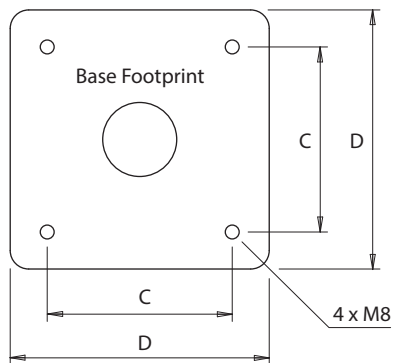

Aluminium PowerTower®

For help & information
 email: technical@scanstrut.com
 tel: +44 (0) 1803 863800

	A mm / inches	B mm / inches	C mm / inches	D mm / inches	Lean Direction
APT-5-1	127/5	264/10.4	127/5	177/7	25° Aft
APT-10-1	254/10	325/12.8	127/5	177/7	25° Aft
APT6001	127/5	278/11	150/5.9	200/7.9	25° Aft
APT6002	127/5	290/11.4	150/5.9	200/7.9	25° Aft
APT5U*	127/5	245/9.6	127/5	177/7	25° Forwards
APT10U*	254/10	303/12	127/5	177/7	25° Forwards
APT19000*	127/5	295/11.6	127/5	177/7	25° Forwards
APT19001*	254/10	355/14	127/5	177/7	25° Forwards