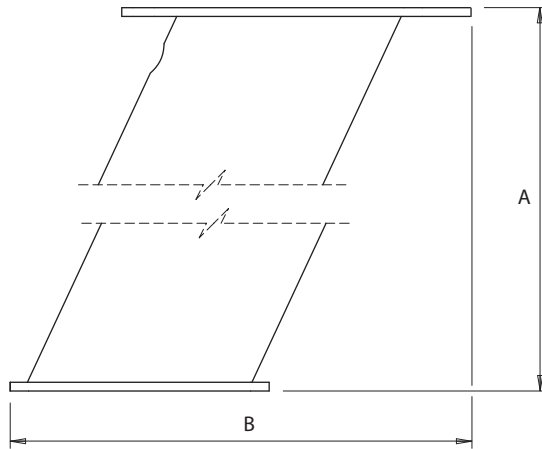

Aluminium PowerTower®

For help & information
 email: technical@scanstrut.com
 tel: +44 (0) 1803 863800

	A mm / inches	B mm / inches	C mm / inches	D mm / inches	Lean Direction
APT-5-1	127/5	264/10.4	127/5	177/7	25° Aft
APT-10-1	254/10	325/12.8	127/5	177/7	25° Aft
APT6001	127/5	278/11	150/5.9	200/7.9	25° Aft
APT6002	127/5	290/11.4	150/5.9	200/7.9	25° Aft
APT5U*	127/5	245/9.6	127/5	177/7	25° Forwards
APT10U*	254/10	303/12	127/5	177/7	25° Forwards
APT19000*	127/5	295/11.6	127/5	177/7	25° Forwards
APT19001*	254/10	355/14	127/5	177/7	25° Forwards